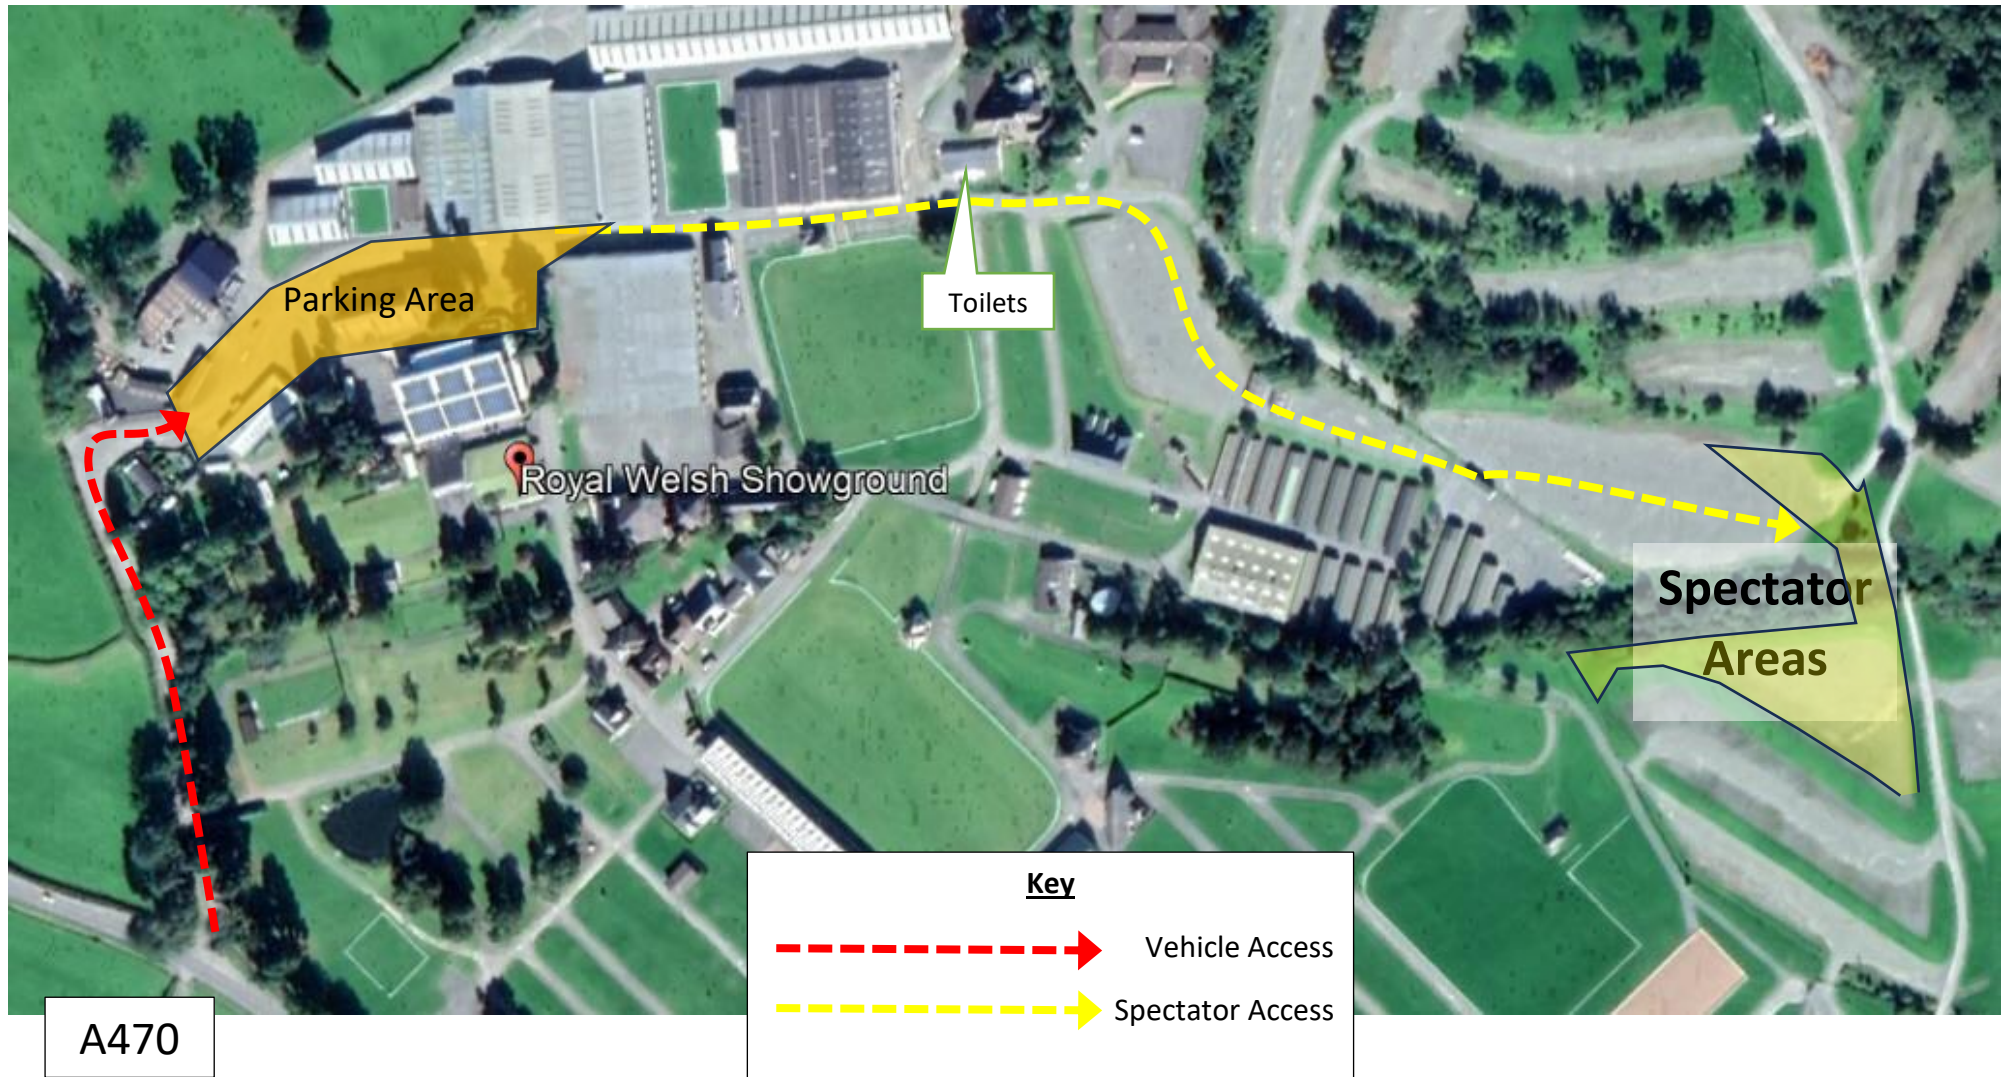

With this in mind, all Spectator Areas have been marked out in line with the current Safety Requirements.

Please, therefore, help us to run a safe rally and stand in those safe locations.

We have two Spectator Safety and Control cars who will STOP the event if spectators are not in safe locations. The Motorsport UK Safety Delegate will be in the second and he has the power to postpone, abandon or stop an event if he considers spectators to be in an unsafe location.

# Spectator Parking and Access Route

# Spectator Area's and Access Route