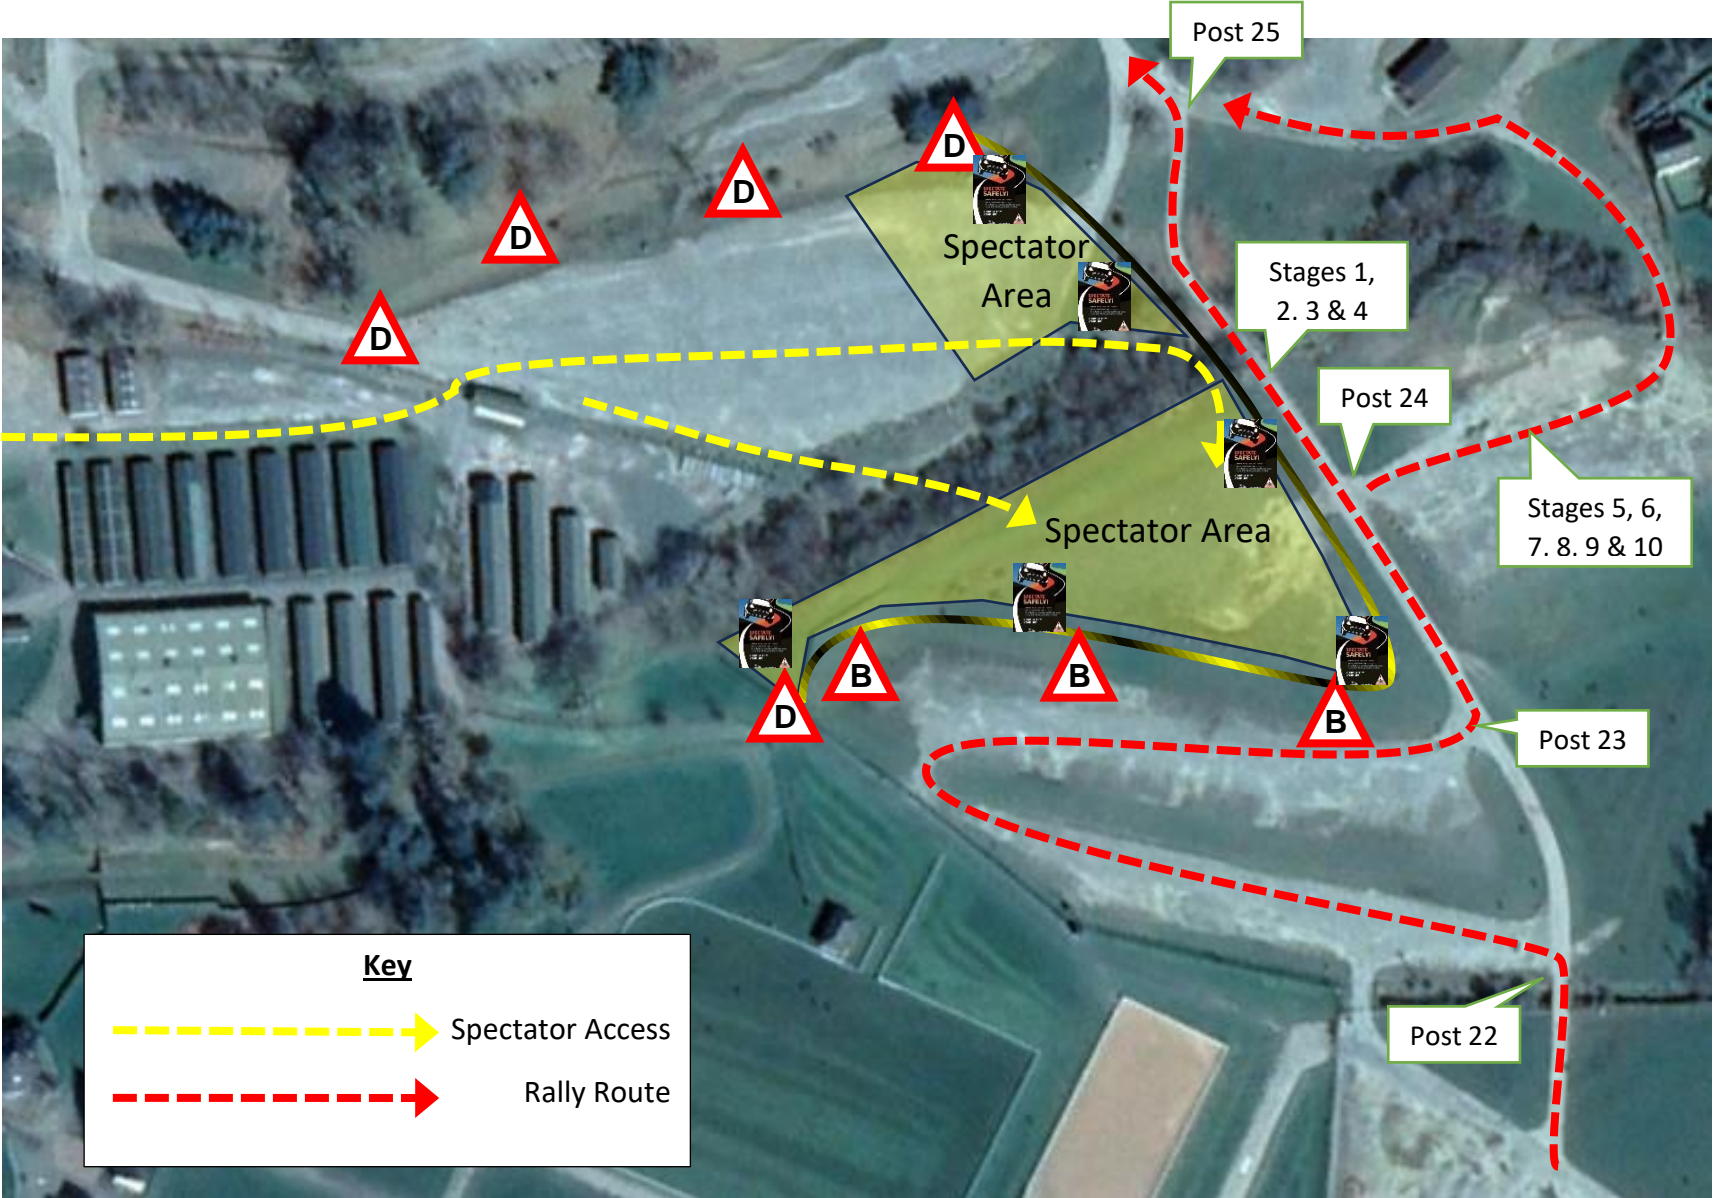

With this in mind, all Spectator Areas have been marked out in line with the current Safety Requirements.

Please, therefore, help us to run a safe rally and stand in those safe locations.

We have two Spectator Safety and Control cars who will STOP the event if spectators are not in safe locations. The Motorsport UK Safety Delegate will be in the second and he has the power to postpone, abandon or stop an event if he considers spectators to be in an unsafe location.

**PLEASE ENSURE YOU ARE NOT THE CAUSE!**

*It is a condition of your presence that you obey the instructions of Marshals in relation to the Safety of yourself and others.*

# Spectator Parking and Access Route

# Spectator Area's and Access Route