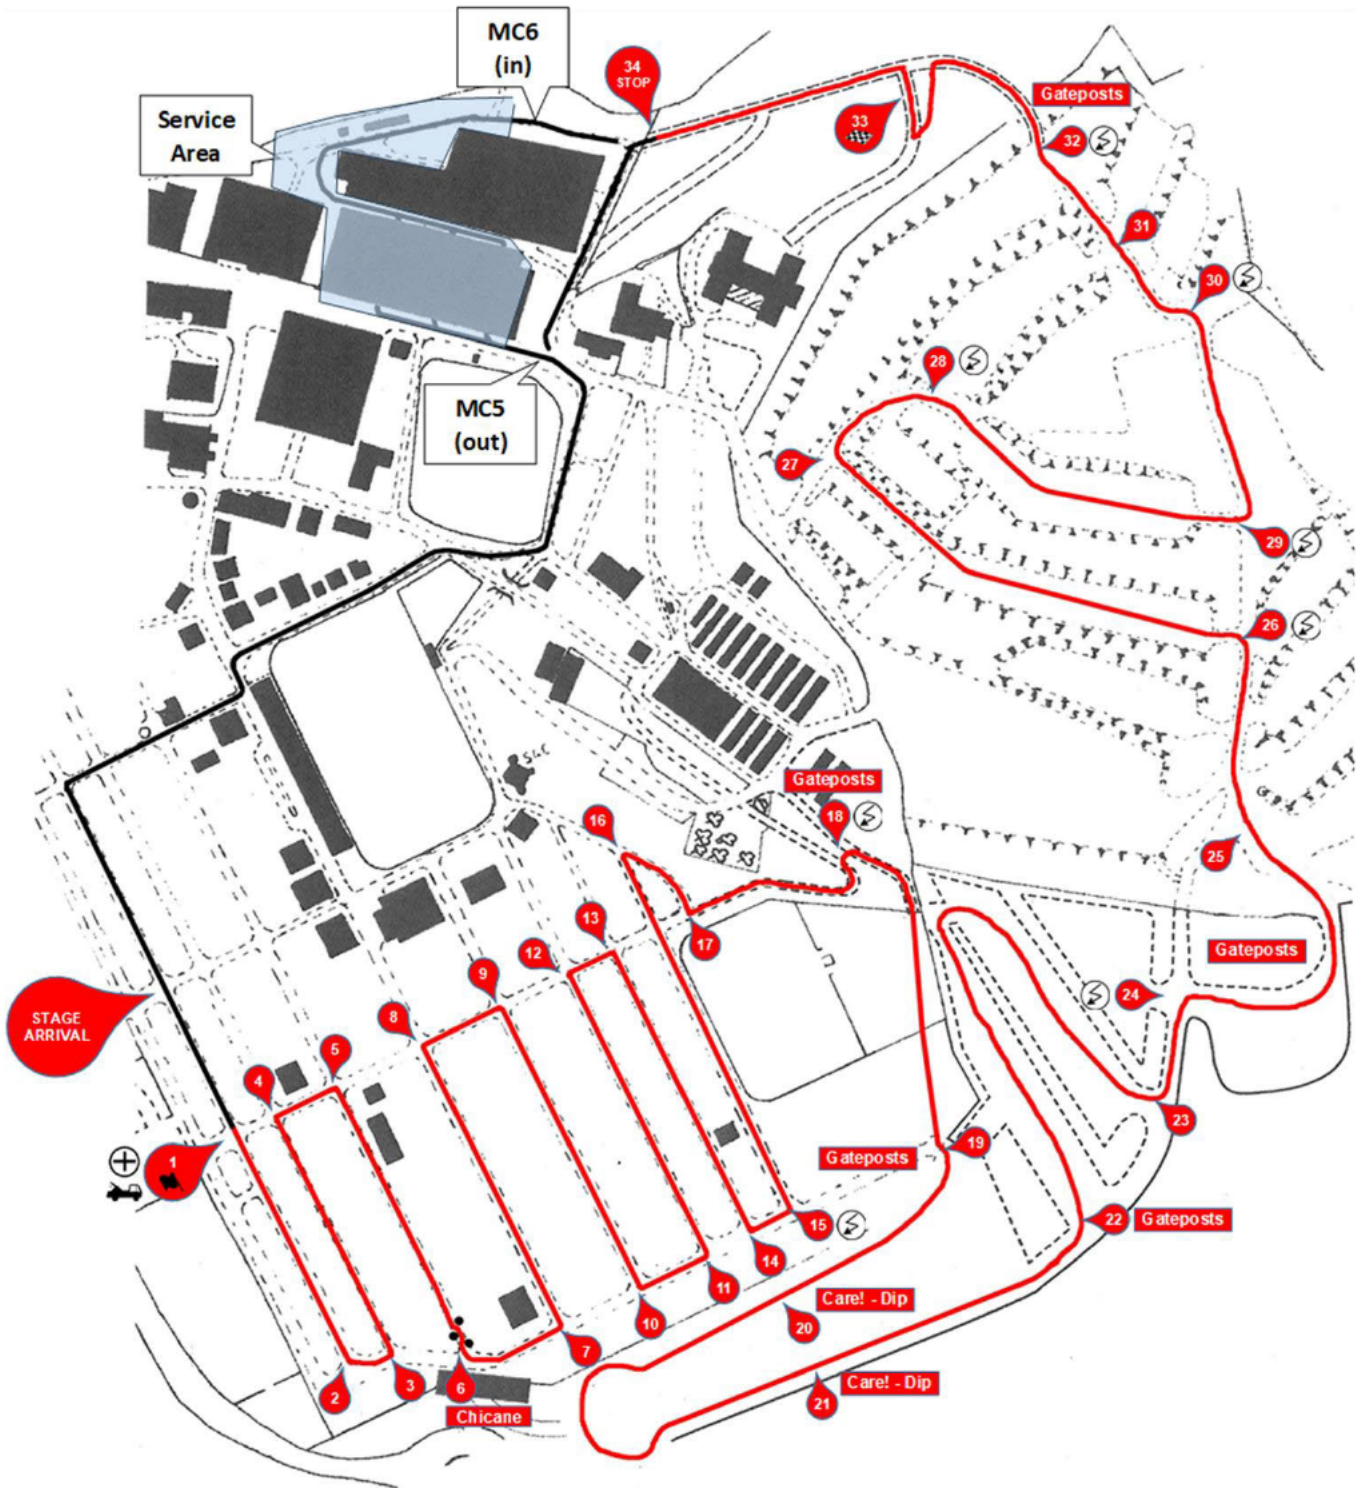

Showground Stages – Stages 9 & 10

Reproduced by permission of Ordnance Survey on behalf of HMSO. © Crown Copyright 2024
All rights reserved. Ordnance Survey Licence number 100065676

Stage Sponsor

North Road Garage Toyota Showground Stages

Seeded Entries