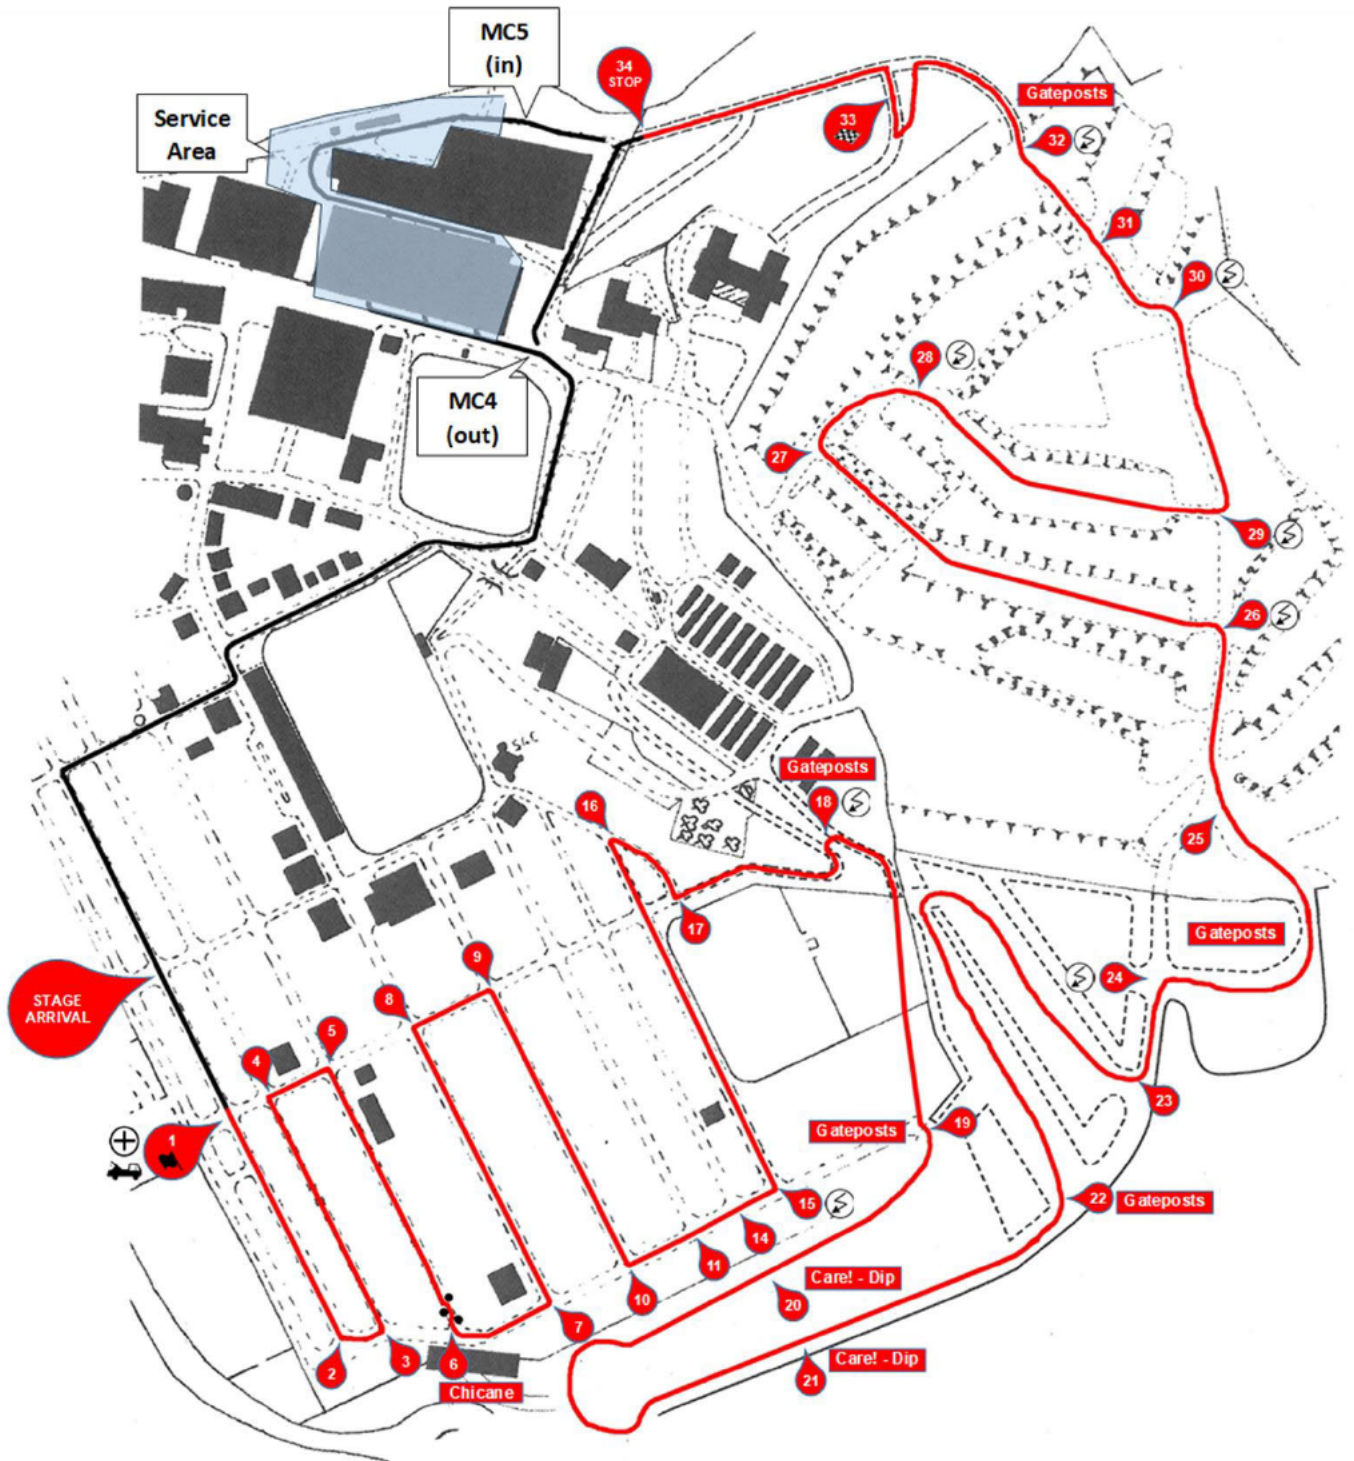

Showground Stages – Stages 7 & 8

Reproduced by permission of Ordnance Survey on behalf of HMSO. © Crown Copyright 2024
All rights reserved. Ordnance Survey Licence number 100065676

Stage Sponsor

Richard's
Bodyshop